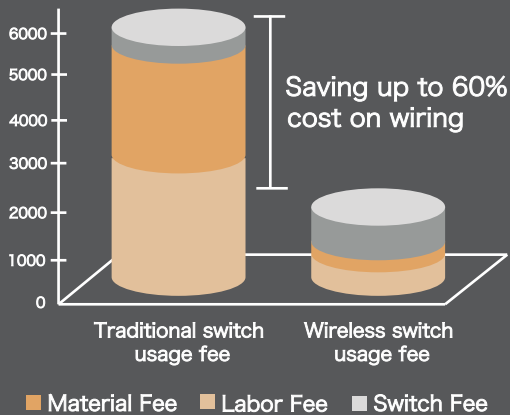

Easy Wireless Installation

Fast installation in any location, easily adheres to any surface, including glass, marble, wood, and metal.

Use as Light Switch Or Appliance Switch

**You can save more money by using
Lucesco Smart Switch**

Adopting wireless kinetic switch for light control over traditional wiring can save 60% on light installation cost.

Control Distance: 30M+ For Indoor
: 150M+ For Outdoor

Wide Applications

Home/Office/Hotel/Supermarket/Factory/Hospital/Old Buildings/Hazardous Locations/
Public buildings plus many other applications idea for new switch.

Lucesco smart switch

- No wiring (to switch)
- No power supply
- No battery
- ECO friendly
- Wireless control / APP
- Multi functional control

Compare with

Three-way switch

Traditional wiring can be expensive and time consuming and makes it difficult for future changes.