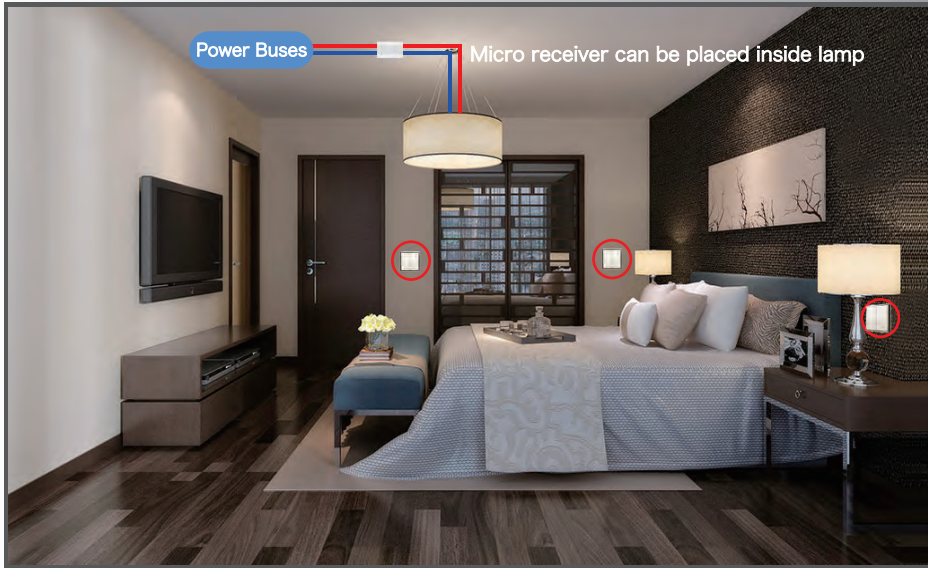

Easy Wireless Installation

Fast installation in any location, easily adheres to any surface, including glass, marble, wood, and metal.

Use as Light Switch Or Appliance Switch

**You can save more money by using
Lucesco Smart Switch**

Adopting wireless kinetic switch for light control over traditional wiring can save 60% on light installation cost.

Control Distance: 30M+ For Indoor
: 150M+ For Outdoor

Wide Applications

Home/Office/Hotel/Supermarket/Factory/Hospital/Old Buildings/Hazardous Locations/
Public buildings plus many other applications idea for new switch.

Lucesco smart switch

- No wiring (to switch)
- No power supply
- No battery
- ECO friendly
- Wireless control / APP
- Multi functional control

Compare with

Three-way switch

Traditional wiring can be expensive and time consuming and makes it difficult for future changes.