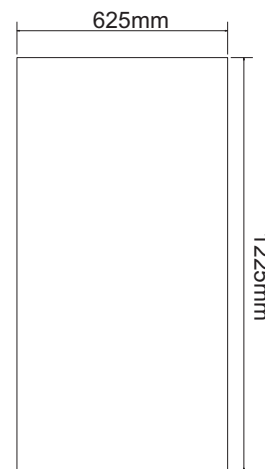

### Applications

- White frame
- Easy Screw mount base
- 1 piece frame
- 50mm thickness

### product range

Code	Frame0306	Frame0606	Frame0312	Frame0612
Dimension	325mm*625mm	625mm*625mm	325mm*1225mm	625mm*1225mm