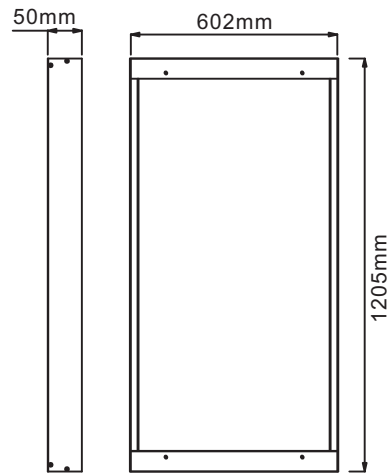

Commercial/Retail/Hospitality/Office

Applications

- White frame
- Easy Screw mount base
- 1 piece frame
- 50mm thickness

Description

- Areas with no roof space
- Hard to get at areas
- Surface mounted frame

product range

Code	Frame0306	Frame0606	Frame0312	Frame0612
Dimension	302mm*605mm	602mm*605mm	302mm*1205mm	602mm*1205mm