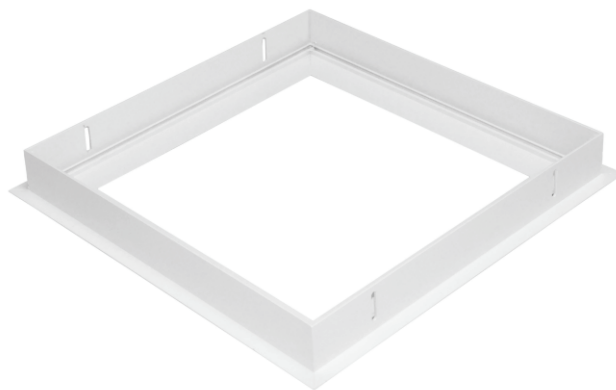

Commercial/Retail/Hospitality/Office

Applications

- White frame
- Easy Screw mount base
- 1 piece frame
- 50mm thickness

Description

- Areas with no roof space
- Hard to get at areas
- Recessed frame

product range

Code	Frame0306	Frame0606	Frame0312	Frame0612
Dimension	325mm*625mm	625mm*625mm	325mm*1225mm	625mm*1225mm