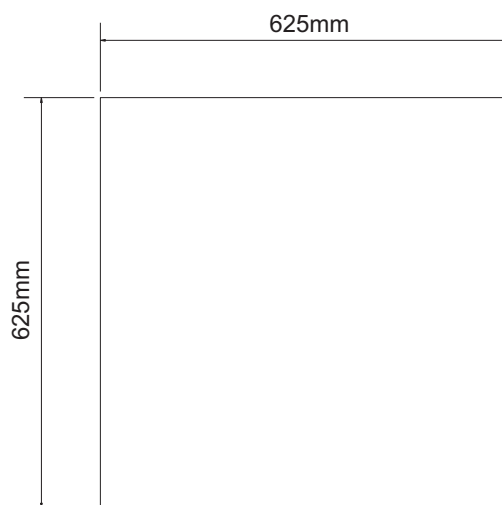

Commercial/Retail/Hospitality/Office

Applications

- White frame
- Easy Screw mount base
- 1 piece frame
- 50mm thickness

Description

- Areas with no roof space
- Hard to get at areas
- Recessed frame

product range

Code	Frame0306	Frame0606	Frame0312	Frame0612
Dimension	325mm*625mm	625mm*625mm	325mm*1225mm	625mm*1225mm