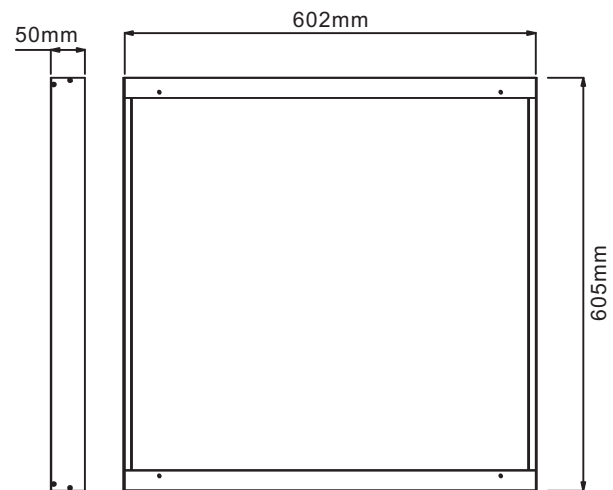

Commercial/Retail/Hospitality/Office

Applications

- White frame
- Easy Screw mount base
- 1 piece frame
- 50mm thickness

Description

- Areas with no roof space
- Hard to get at areas
- Surface mounted frame

product range

Code	Frame0306	Frame0606	Frame0312	Frame0612
Dimension	302mm*605mm	602mm*605mm	302mm*1205mm	602mm*1205mm