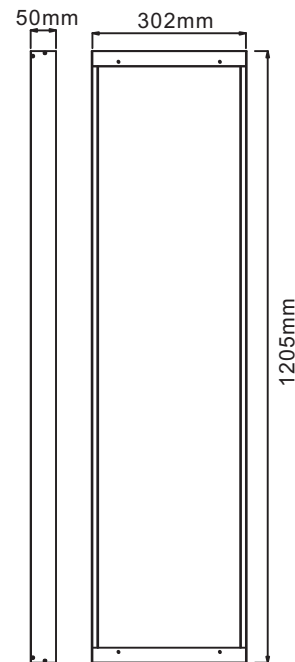

Commercial/Retail/Hospitality/Office

Applications

- White frame
- Easy Screw mount base
- 1 piece frame
- 50mm thickness

Description

- Areas with no roof space
- Hard to get at areas
- Surface mounted frame

product range

Code	Frame0306	Frame0606	Frame0312	Frame0612
Dimension	302mm*605mm	602mm*605mm	302mm*1205mm	602mm*1205mm