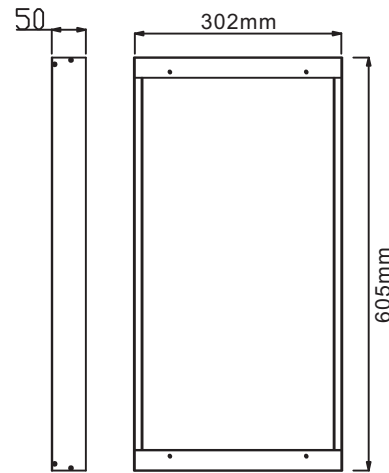

### Applications

- White frame
- Easy Screw mount base
- 1 piece frame
- 50mm thickness

### product range

Code	Frame0306	Frame0606	Frame0312	Frame0612
Dimension	302mm*605mm	602mm*605mm	302mm*1205mm	602mm*1205mm