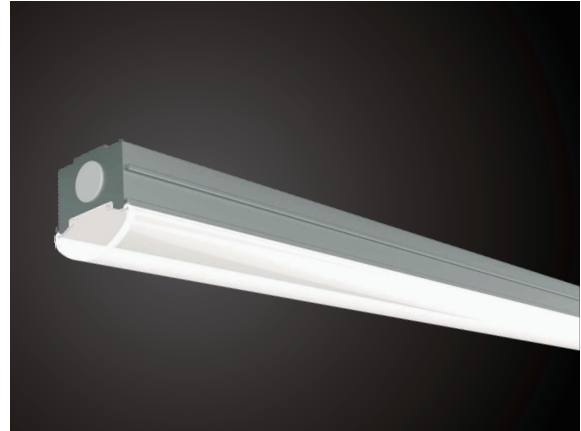

### Description

- High lumen efficiency
- Opal diffuser
- Surface mounted