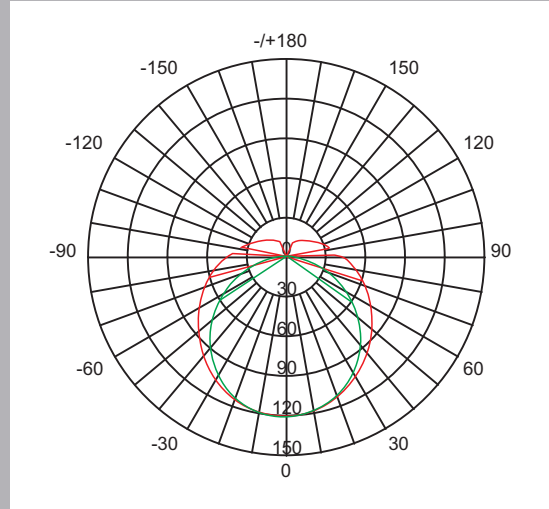

Quick Facts

Input Power	12W
Power Factor	N/A
IP Rating	68
Dimming	No
Luminous Flux	348lm/M
Color Temperature	3000K
Color Rendering Index(CRI)	>70
Beam Angle	N/A
Fascia Colour	White
Installation	Surface Mounted
Warranty	2 Years

Product Specifications

Supply Voltage	24VDC
Supply Frequency	N/A
Cable	0.5M Fle
Body	PVC
Diffuser	PC
Driver	N/A
Ambient Temp	-30°C to +45°C
Avg. Lifetime	>50,000 hrs @ ta 25°C

Option

- Color White/Silver/Black

SLML12W1000*27WH