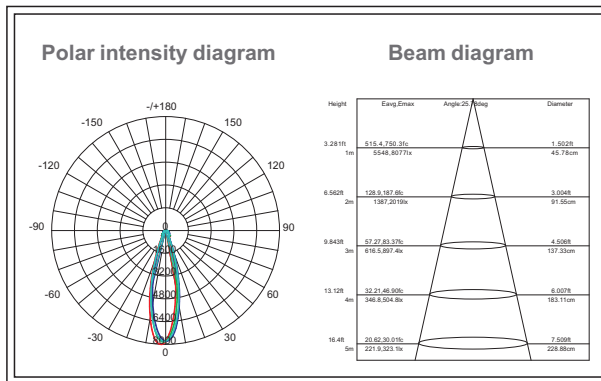

product range

Code	LWS18W49R05FRGB	LWS45W49R1FRGB
Watts	18W	45W
Dimension	510mm*54mm	1000mm*54mm

Photometric Diagram

LWS18W49R05FRGB

LWS45W49R1FRGB

Product Information

Technical Specifications

Voltage	Power	Power Factor	Lumen	CCT	Beamangle	Lifespan	CRI	Dimmable
24VDC	18W	N/A	850lm	3000K	45°	>30,000 hrs	N/A	No
24VDC	45W	N/A	2140lm	3000K	45°	>30,000 hrs	N/A	No