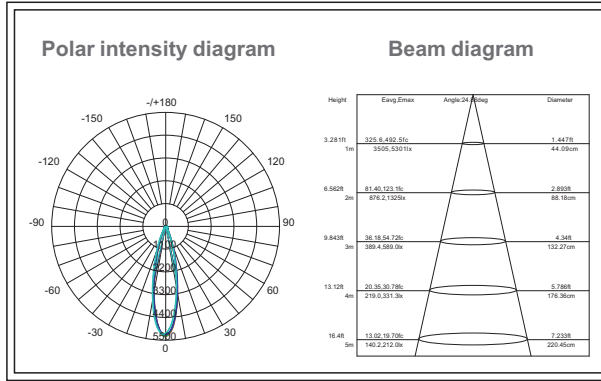

product range

Code	LWS18W49R05FRGB	LWS45W49R1FRGB
Watts	18W	45W
Dimension	510mm*54mm	1000mm*54mm

Photometric Diagram

LWS18W49R05FRGB

LWS45W49R1FRGB

Product Information

Technical Specifications

Voltage	Power	Power Factor	Lumen	CCT	Beamangle	Lifespan	CRI	Dimmable
24VDC	18W	N/A	850lm	3000K	45°	>30,000 hrs	N/A	No
24VDC	45W	N/A	2140lm	3000K	45°	>30,000 hrs	N/A	No