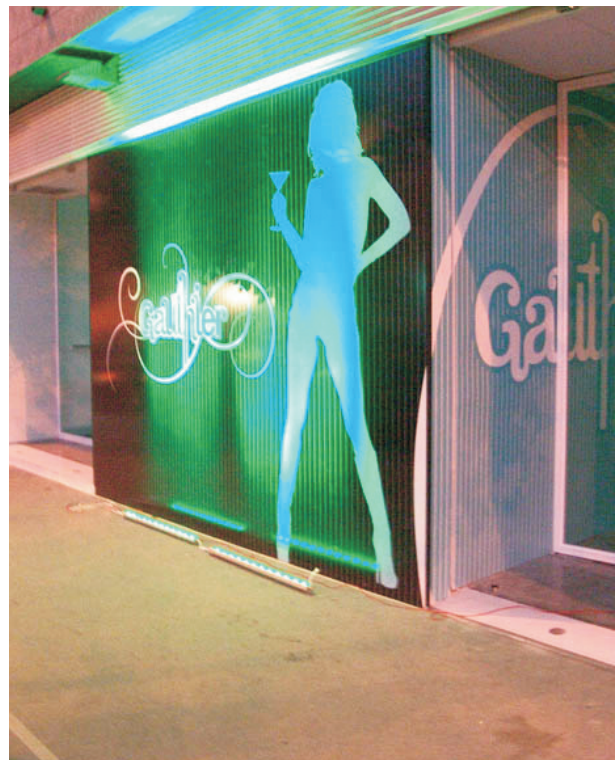

Indoor or outdoor use

Applications

- RGB wall washer
- Colour controlled effect highlight
- Lighting walls
- Highlighting sculptures
- Foyer areas

Description

- Easy mount bracket connection
- Varied beam angles
- Colour options available
- DMX controllable