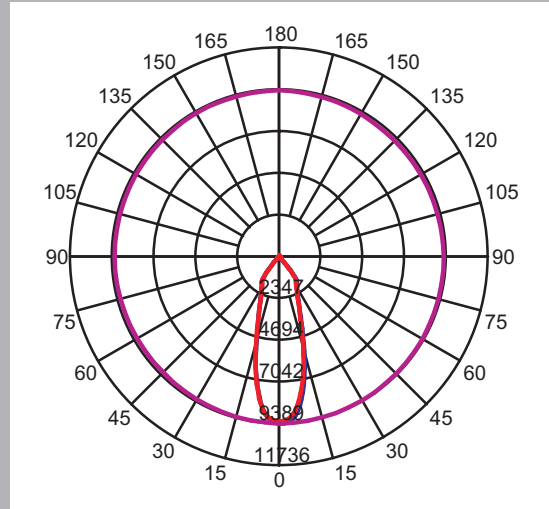

Quick Facts

Watts	72W
Power Factor	≥0.95
IP Rating	20
Dimming	Yes
Luminous Flux	5040lm
Color Temperature	3000K
Color Rendering Index(CRI)	>90
Beam Angle	24°
Fascia Colour	White
Installation	Recessed
Warranty	5 Years

Product Specifications

Supply Voltage	220-240VAC
Supply Frequency	50/60Hz
Cable	1.2M Flex&Plug
Body	Aluminium
Diffuser	PC
Driver	Remote
Ambient Temp	-15°C to +45°C
Avg. Lifetime	>50,000 hrs @ ta 25°C

Option

• CCT	3000K/4000K/5000K
• CRI	>70/>80/>90
• Color	White/Black/Silver
• Dimming	0~10V/Dali

DRS72W500*180WH