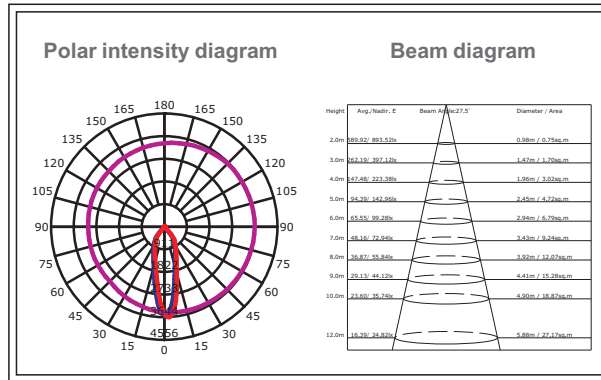

product range

| | Single | Double | Triple |
|-------------------|-----------------|-----------------|-----------------|
| Code | DRS24W180*180WH | DRS48W340*180WH | DRS72W500*180WH |
| Watts | 24W | 48W | 72W |
| Cutout | Φ160mm | 320mm*160mm | 470mm*160mm |
| CRI | >90 | >90 | >90 |
| Efficiency | ≥70lm/W | ≥70lm/W | ≥70lm/W |

Option

| | |
|-----------|--------------------|
| • CCT | 3000K/4000K/5000K |
| • CRI | >70/>80/>90 |
| • Color | White/Black/Silver |
| • Dimming | 0~10V/Dali |

DRS72W500*180WH

Photometric Diagram

DRS24W180*180WH