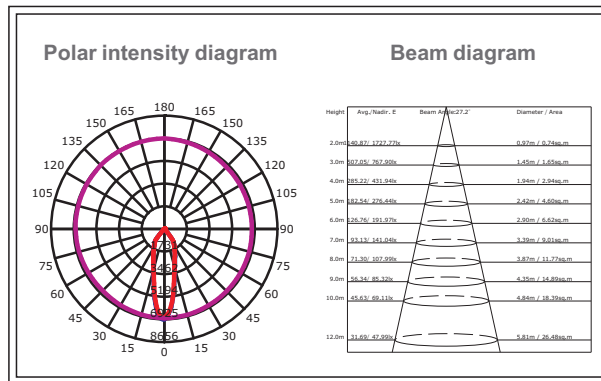

DRS48W340*180WH