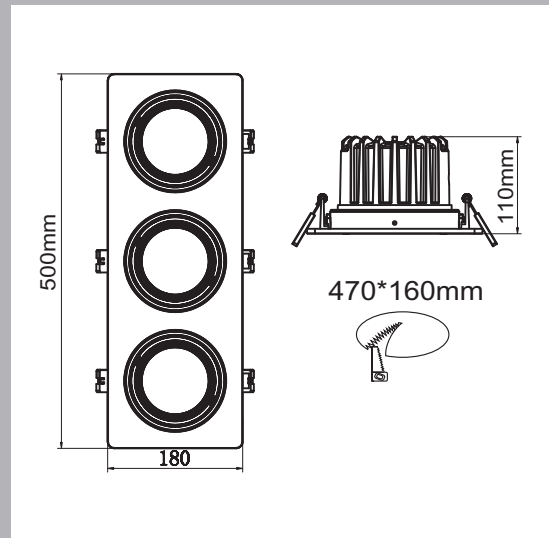

Quick Facts

Watts	72W
Power Factor	≥0.95
IP Rating	20
Dimming	Yes
Luminous Flux	5040lm
Color Temperature	3000K
Color Rendering Index(CRI)	>90
Beam Angle	24°
Fascia Colour	White
Installation	Recessed
Warranty	5 Years

Product Specifications

Supply Voltage	220-240VAC
Supply Frequency	50/60Hz
Cable	1.2M Flex&Plug
Body	Aluminium
Diffuser	PC
Driver	Remote
Ambient Temp	-15°C to +45°C
Avg. Lifetime	>50,000 hrs @ ta 25°C

Option

• CCT	3000K/4000K/5000K
• CRI	>70/>80/>90
• Color	White/Black/Silver
• Dimming	0~10V/Dali