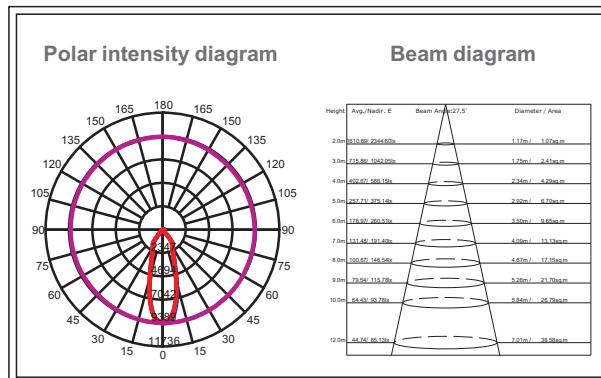

DRS72W500*180WH